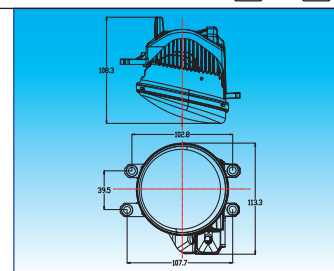

R:81210-02110 L:81220-02110

Aluminum housing with heat sink design
UV resistant lens & high impact material &
waterproof design

Multi voltage for 12V & 24V

LED source: 3W x 3 pcs , 0.5W x 6 pcs

PRIUS

19'

image not available