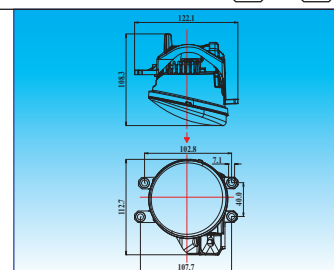

PRIUS V/α

EL6056

LED Fog Light Projector Type

For TY & LX vehicles

OE No.: R:81220-0D040 L:81210-0D040

R:81211-12230 L:81221-12230

R:81210-02110 L:81220-02110

Aluminum housing with heat sink design
UV resistant lens & high impact material &
waterproof design

Multi voltage for 12V & 24V

LED source: 3W x 3 pcs