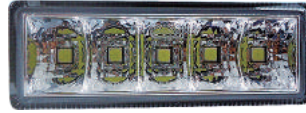

Lamp FOR UNIVERSAL LED DAYTIME RUNNING LIGHT

EL6006

LED Daylight with position light

Aluminum housing with heat sink design
 UV resistant lens & high impact material & waterproof design
 Multi voltage for 12V & 24V
 LED source: 1W x 5 pcs
 Include Multi-Function driver

EL6007

LED Daylight with position light

Aluminum housing with heat sink design
 UV resistant lens & high impact material & waterproof design
 Multi voltage for 12V & 24V
 LED source: 1W x 5 pcs
 Include Multi-Function driver

EL6008

LED Daylight with position light

Aluminum housing with heat sink design
 UV resistant lens & high impact material & waterproof design
 Multi voltage for 12V & 24V
 LED source: 1W x 7 pcs
 Include Multi-Function driver

EL6009

LED Daylight with position light

Aluminum housing with heat sink design
 UV resistant lens & high impact material & waterproof design
 Multi voltage for 12V & 24V
 LED source: 1W x 5 pcs
 Include Multi-Function driver