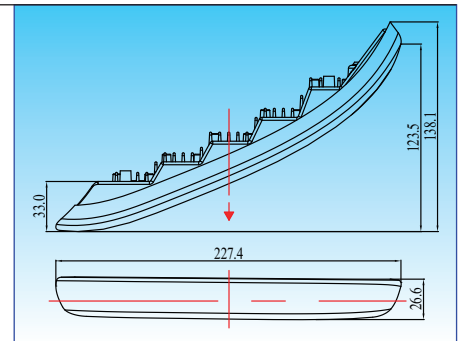

EL6007

LED Daylight with position light

Aluminum housing with heat sink design
UV resistant lens & high impact material & waterproof design
Multi voltage for 12V & 24V
LED source: 1W x 5 pcs
Include Multi-Function driver