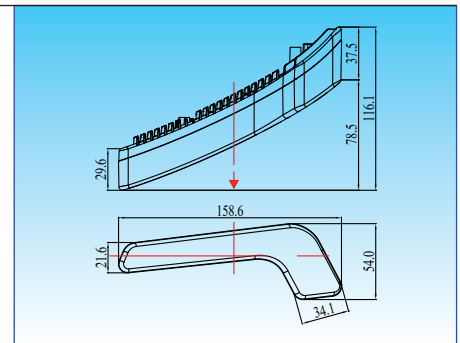

EL6008

LED Daylight with position light

Aluminum housing with heat sink design
UV resistant lens & high impact material & waterproof design
Multi voltage for 12V & 24V
LED source: 1W x 7 pcs
Include Multi-Function driver