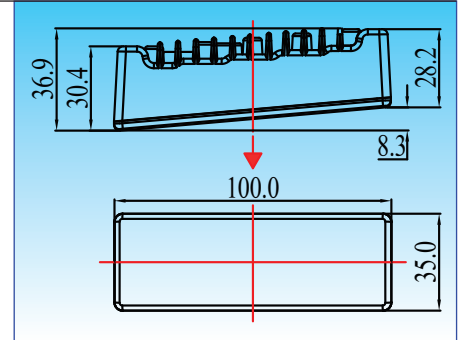

EL6007

LED Daylight with position light

Aluminum housing with heat sink design
 UV resistant lens & high impact material & waterproof design
 Multi voltage for 12V & 24V
 LED source: 1W x 5 pcs
 Include Multi-Function driver

EL6008

LED Daylight with position light

Aluminum housing with heat sink design
 UV resistant lens & high impact material & waterproof design
 Multi voltage for 12V & 24V
 LED source: 1W x 7 pcs
 Include Multi-Function driver