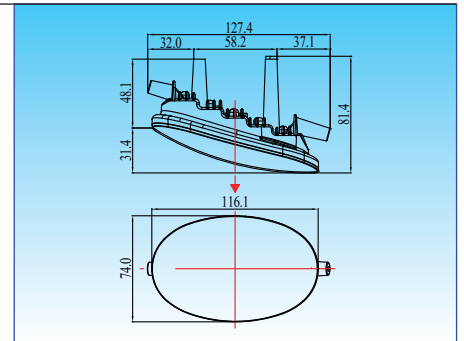

EL6013

LED Daylight with position light

Available in
 © Chrome version
 © Black version

Aluminum housing with heat sink design
 UV resistant lens & high impact material & waterproof design
 Multi voltage for 12V & 24V
 LED source: 1W x 4 pcs
 Include Multi-Function driver