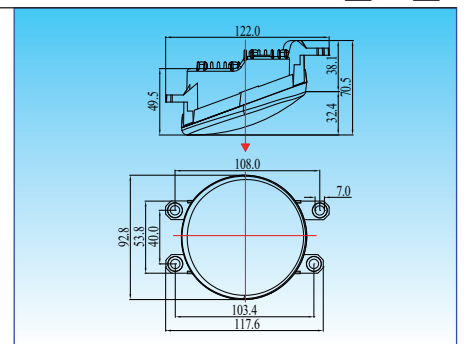

EL6013

LED Daylight with position light

Available in
 © Chrome version
 © Black version

Aluminum housing with heat sink design
 UV resistant lens & high impact material & waterproof design
 Multi voltage for 12V & 24V
 LED source: 1W x 4 pcs
 Include Multi-Function driver