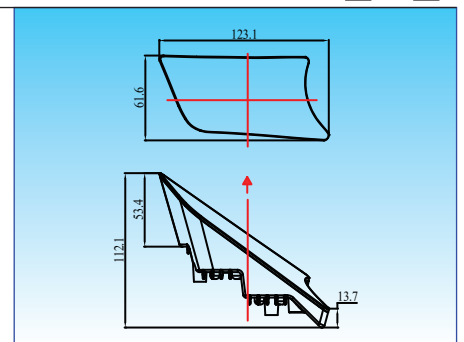

EL6016

LED Daylight with position light

Aluminum housing with heat sink design
UV resistant lens & high impact material & waterproof design
Multi voltage for 12V & 24V
LED source: 1W x 5 pcs
Include Multi-Function driver