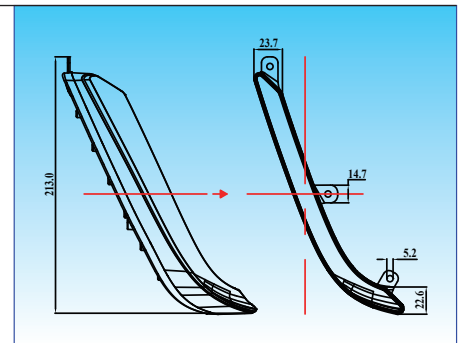

## EL6049

LED Daylight with position light

Aluminum housing with heat sink design  
 UV resistant lens & high impact material & waterproof design  
 Multi voltage for 12V & 24V  
 LED source: 1W x 7 pcs  
 Include multi-function driver

## EL6050

LED Daylight with position light

Aluminum housing with heat sink design  
 UV resistant lens & high impact material & waterproof design  
 Multi voltage for 12V & 24V  
 LED source: 0.5W x 7 pcs  
 Include multi-function driver