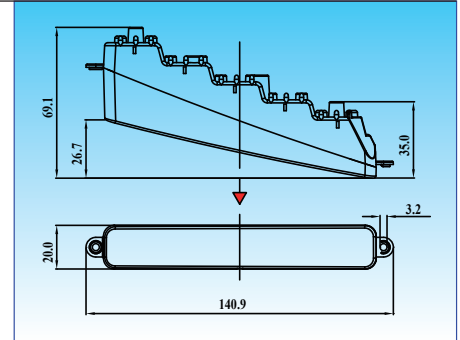

## EL6048

LED Daylight with position light

Aluminum housing with heat sink design  
 UV resistant lens & high impact material & waterproof design  
 Multi voltage for 12V & 24V  
 LED source: 1W x 5 pcs  
 Include multi-function driver