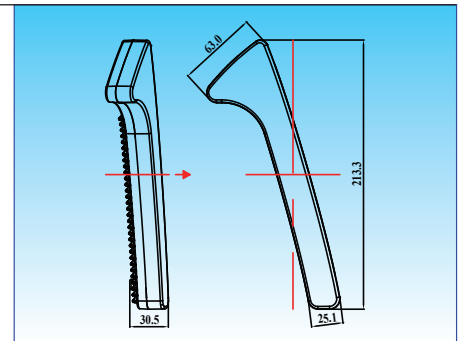

## EL6048

LED Daylight with position light

Aluminum housing with heat sink design  
 UV resistant lens & high impact material & waterproof design  
 Multi voltage for 12V & 24V  
 LED source: 1W x 5 pcs  
 Include multi-function driver

## EL6049

LED Daylight with position light

Aluminum housing with heat sink design  
 UV resistant lens & high impact material & waterproof design  
 Multi voltage for 12V & 24V  
 LED source: 1W x 7 pcs  
 Include multi-function driver