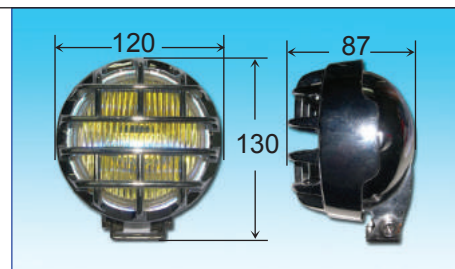

Lamp FOR UNIVERSAL

EL2010

80mm dia(3").
H3 12V55W.
Aluminum body in black coating.
12sets/2.5'/6.1kgs/7.8kgs

EL2020

100mm dia(4").
H3 12V55W.
Aluminum body in black coating.
12sets/2.5'/8.1kgs/9.8kgs

EL3060 (regular reflector)

108mm(4"). W120xD87xH130mm.
H3 12V55W.
ABS chromed. Waterproof design.
12sets/3.3'/13.0kgs/14.8kgs

EL3060-1 (multi-surface reflector)

108mm(4"). W120xD87xH130mm.
H3 12V55W.
ABS chromed. Waterproof design.
12sets/3.3'/13.0kgs/14.8kgs

SQUARE

EL2070

W170xD89xH55mm.
Dual(fog+spot) lamp.
H3 12V55W.
Waterproof design.
Aluminum body in black coating.
8sets/2.0'/12.8kgs/13.8kgs

Super Bright