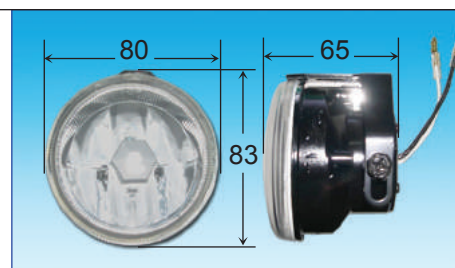

Lamp FOR UNIVERSAL

EL2010

80mm dia(3").
H3 12V55W.
Aluminum body in black coating.
12sets/2.5'/6.1kgs/7.8kgs

EL2020

100mm dia(4").
H3 12V55W.
Aluminum body in black coating.
12sets/2.5'/8.1kgs/9.8kgs

EL3060 (regular reflector)

108mm(4"). W120xD87xH130mm.
H3 12V55W.
ABS chromed. Waterproof design.
12sets/3.3'/13.0kgs/14.8kgs

EL3060-1 (multi-surface reflector)

108mm(4"). W120xD87xH130mm.
H3 12V55W.
ABS chromed. Waterproof design.
12sets/3.3'/13.0kgs/14.8kgs

SQUARE

EL2070

W170xD89xH55mm.
Dual(fog+spot) lamp.
H3 12V55W.
Waterproof design.
Aluminum body in black coating.
8sets/2.0'/12.8kgs/13.8kgs

Super Bright