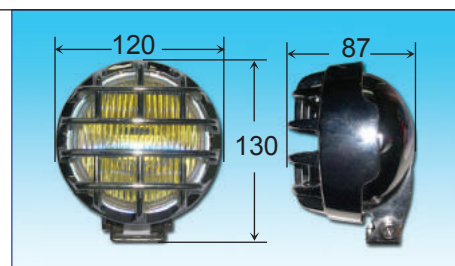

Lamp FOR UNIVERSAL

EL2010

80mm dia(3").
H3 12V55W.
Aluminum body in black coating.
12sets/2.5'/6.1kgs/7.8kgs

EL2020

100mm dia(4").
H3 12V55W.
Aluminum body in black coating.
12sets/2.5'/8.1kgs/9.8kgs

EL3060 (regular reflector)

108mm(4"). W120xD87xH130mm.
H3 12V55W.
ABS chromed. Waterproof design.
12sets/3.3'/13.0kgs/14.8kgs

EL3060-1 (multi-surface reflector)

108mm(4"). W120xD87xH130mm.
H3 12V55W.
ABS chromed. Waterproof design.
12sets/3.3'/13.0kgs/14.8kgs

SQUARE

EL2070

W170xD89xH55mm.
Dual(fog+spot) lamp.
H3 12V55W.
Waterproof design.
Aluminum body in black coating.
8sets/2.0'/12.8kgs/13.8kgs

Super Bright