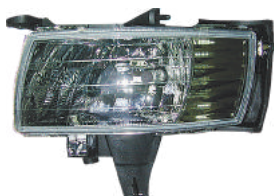

COROLLA

07'-09'

PF-TY045 (LED)

12sets/3.6'/5.1kgs/6.6kgs
LED daylight / position light

COROLLA/ALTIS

06'-07'

FL-TY035

8sets/3.5'/11.9kgs/13.2kgs
U.S. type

OE No.
R:81210-AA010 R:81210-0A011 Partslink: R:T02593106C
L:81220-AA010 L:81220-0A011 L:T02592106C

COROLLA/ALTIS

04'-06'

FL-TY025

8sets/3.5'/11.9kgs/13.4kgs
OE No.
R:81210-06020
L:81211-06020

COROLLA

05'-07'

FL-TY027

6sets/4.4'/13.0kgs/14.5kgs
Japan type
OE No.
R:81210-12220
L:81220-12140

COROLLA/ALTIS

00'-03'

FL-TY011

8sets/3.5'/15.1kgs/16.4kgs
OE No.
R:81210-06020
L:81211-06020