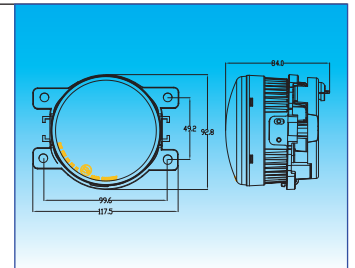

Aluminum housing with heat sink design  
UV resistant lens & high impact material &  
waterproof design  
Multi voltage for 12V & 24V  
LED source: 3W x 3 pcs

**BT-50**

**EL6068-3**

**2 in 1 LED Fog Light + DRL**