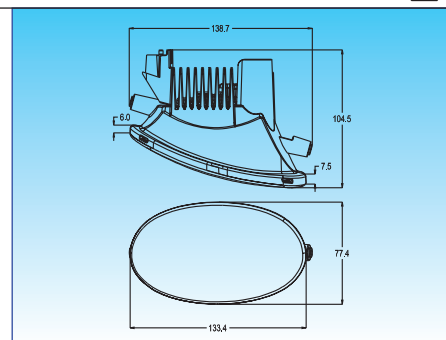

EL6037-2

LED Fog Light Projector Type

For HD vehicles

OE No.: **R:08V31-S5D-1M101**

L:08V31-S5D-1M101

Aluminum housing with heat sink design
UV resistant lens & high impact material & waterproof design

Multi voltage for 12V & 24V

LED source: 3W x 3 pcs