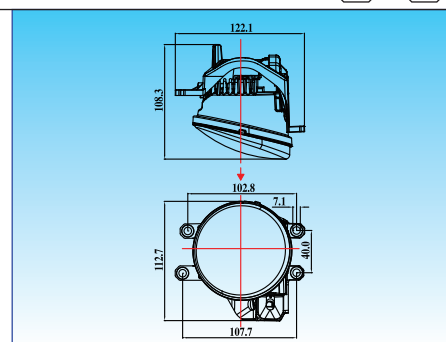

EL6056

LED Fog Light Projector Type

For TY & LX vehicles

OE No.: **R:81220-0D040 L:81210-0D040**

R:81211-12230 L:81221-12230

R:81210-02110 L:81220-02110

Aluminum housing with heat sink design
UV resistant lens & high impact material & waterproof design

Multi voltage for 12V & 24V

LED source: 3W x 3 pcs