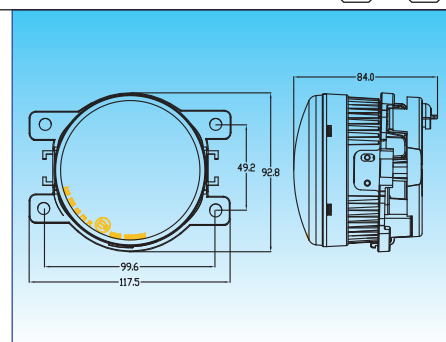

EL6041-3

LED Fog Light Projector Type

For AC/CT/DC/FD/HD/FT/IF/JG/LC/LR/MB/

NS/OP/PG/PS/RN/SB/SK/TY vehicles

OE No.: **R:33900-TBA-A01 L:33950-TBA-A01**

820074008/35500-63J03/

26155-0000A/8321A097

Aluminum housing with heat sink design
UV resistant lens & high impact material & waterproof design

Multi voltage for 12V & 24V

LED source: 3W x 3 pcs