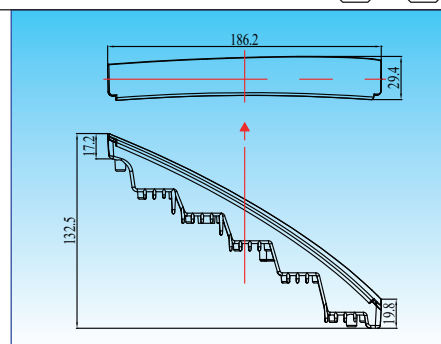

EL6022

LED Daylight with position light

Aluminum housing with heat sink design
 UV resistant lens & high impact material & waterproof design
 Multi voltage for 12V & 24V
 LED source: 1W x 5 pcs
 Include Multi-Function driver