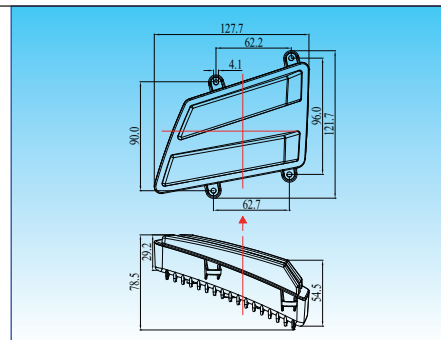

EL6022

LED Daylight with position light

Aluminum housing with heat sink design
 UV resistant lens & high impact material & waterproof design
 Multi voltage for 12V & 24V
 LED source: 1W x 5 pcs
 Include Multi-Function driver