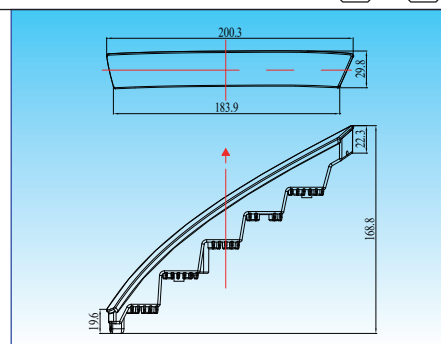

EL6023

LED Daylight with position light

Aluminum housing with heat sink design
UV resistant lens & high impact material & waterproof design
Multi voltage for 12V & 24V
LED source: 1W x 5 pcs
Include Multi-Function driver