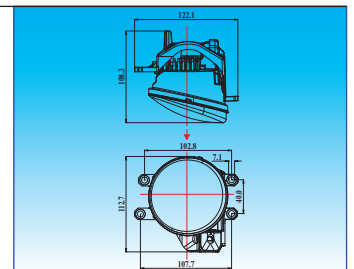

HILUX REVO

EL6056

LED Fog Light Projector Type

For TY & LX vehicles
OE No.: R:81220-0D040 L:81210-0D040
R:81211-12230 L:81221-12230
R:81210-02110 L:81220-02110

Aluminum housing with heat sink design
UV resistant lens & high impact material &
waterproof design
Multi voltage for 12V & 24V
LED source: 3W x 3 pcs