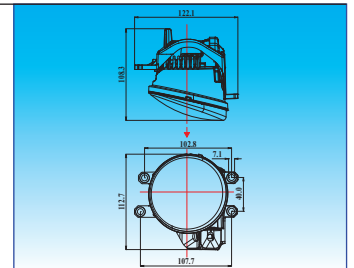

INNOVA

EL6056

LED Fog Light Projector Type

For TY & LX vehicles
OE No.: **R:81220-0D040 L:81210-0D040**
R:81211-12230 L:81221-12230
R:81210-02110 L:81220-02110

Aluminum housing with heat sink design
UV resistant lens & high impact material &
waterproof design
Multi voltage for 12V & 24V
LED source: 3W x 3 pcs