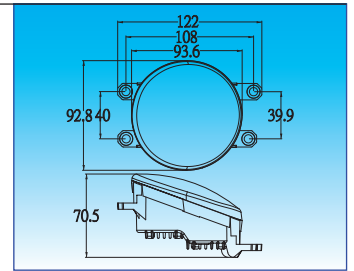

INNOVA

EL6013

LED Daylight with position light
 Available in
 © Chrome version
 © Black version
 Aluminum housing with heat sink design
 UV resistant lens & high impact material &
 Waterproof design
 Multi voltage for 12V & 24V
 LED source: 1W x 4 pcs
 Include Multi-Function driver
 12sets/2.3'/10.5kgs/12.0kgs

INNOVA

08'-11'

FL-TY054

4sets/3.7'/8.6kgs/9.8kgs

OE No.
 R: 81210-0K090
 L: 81220-0K090

INNOVA

05'-07'

FL-TY032

6sets/4.4'/11.3kgs/12.8kgs

OE No.
 R: 81211-0K030
 L: 81221-0K030