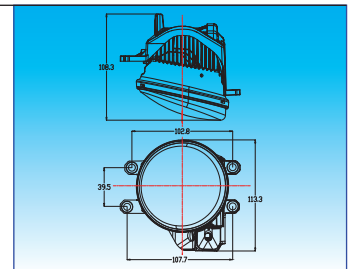

INNOVA

EL6062

2 in 1 LED Fog Light + DRL

For TY & LX vehicles
 OE No.: **R:81220-0D040 L:81210-0D040**
R:81211-12230 L:81221-12230
R:81210-02110 L:81220-02110

Aluminum housing with heat sink design
 UV resistant lens & high impact material &
 waterproof design
 Multi voltage for 12V & 24V
 LED source: 3W x 3 pcs , 0.5W x 6 pcs

INNOVA

08'-11'

FL-TY054

4sets/3.7'/8.6kgs/9.8kgs

OE No.
 R: 81210-0K090
 L: 81220-0K090

INNOVA

05'-07'

FL-TY032

6sets/4.4'/11.3kgs/12.8kgs

OE No.
 R: 81211-0K030
 L: 81221-0K030