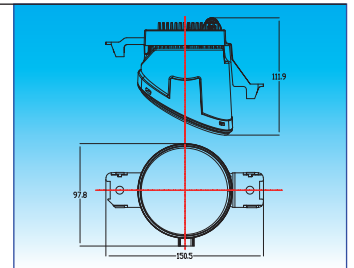

LED source: 3W x 3 pcs

LIVINA

EL6064

2 in 1 LED Fog Light + DRL

For NS vehicles

OE No.: R:26150-8993A L:26155-8993A

R:8200301027 L:8200301026

Aluminum housing with heat sink design
UV resistant lens & high impact material &
waterproof design