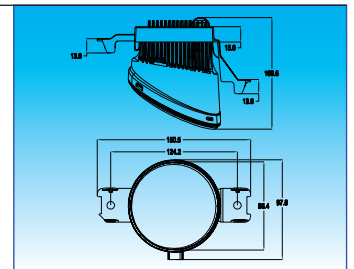

LED source: 3W x 3 pcs

LIVINA

EL6064

2 in 1 LED Fog Light + DRL

For NS vehicles

OE No.: R:26150-8993A L:26155-8993A

R:8200301027 L:8200301026

Aluminum housing with heat sink design
UV resistant lens & high impact material &
waterproof design

Multi voltage for 12V & 24V

LED source: 3W x 3 pcs , 0.5W x 6 pcs

MAXIMA

09'

FL-NS029

8sets/2.7'/9.5kgs/11.0kgs

OE No.

R:26150-9N00A