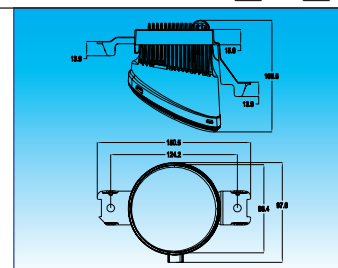

ALTIMA

EL6064

2 in 1 LED Fog Light + DRL

For NS vehicles

OE No.: **R:26150-8993A L:26155-8993A**

R:8200301027 L:8200301026

Aluminum housing with heat sink design
UV resistant lens & high impact material &
waterproof design

Multi voltage for 12V & 24V

LED source: 3W x 3 pcs , 0.5W x 6 pcs

DUALIS/QASHQAI

08'-10'

FL-NS026

8sets/3.5'/10.1kgs/11.5kgs

EVALIA

12'