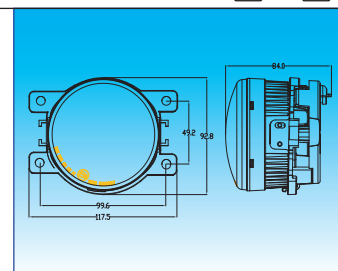

SWIFT

EL6041-3

LED Fog Light Projector Type

For AC/CT/DC/FD/HD/FT/IF/JG/LC/LR/MB/NS/OP/PG/PS/RN/SB/SK/TY vehicles
OE No.: R:33900-TBA-A01 L:33950-TBA-A01
820074008/35500-63J03/
26155-0000A/8321A097

Aluminum housing with heat sink design
UV resistant lens & high impact material &
waterproof design
Multi voltage for 12V & 24V
LED source: 3W x 3 pcs