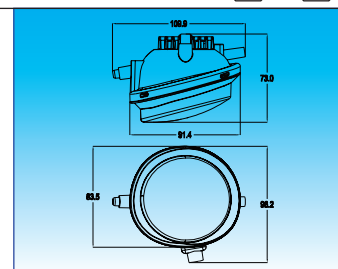

MAZDA 3

EL6085

LED Fog Light Projector Type

For MZ vehicles
OE No.: R:TK21-51-680A
L:TK21-51-690A

Aluminum housing with heat sink design
UV resistant lens & high impact material &
waterproof design
Multi voltage for 12V & 24V
LED source: 3W x 4 pcs