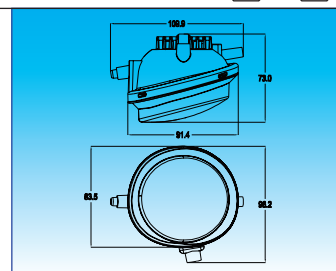

MAZDA 2

10'-11'

FL-MZ017

8sets/3.5'/10.7kgs/13.0kgs

OE No.
R: DL33-51-684
L: DL33-51-694